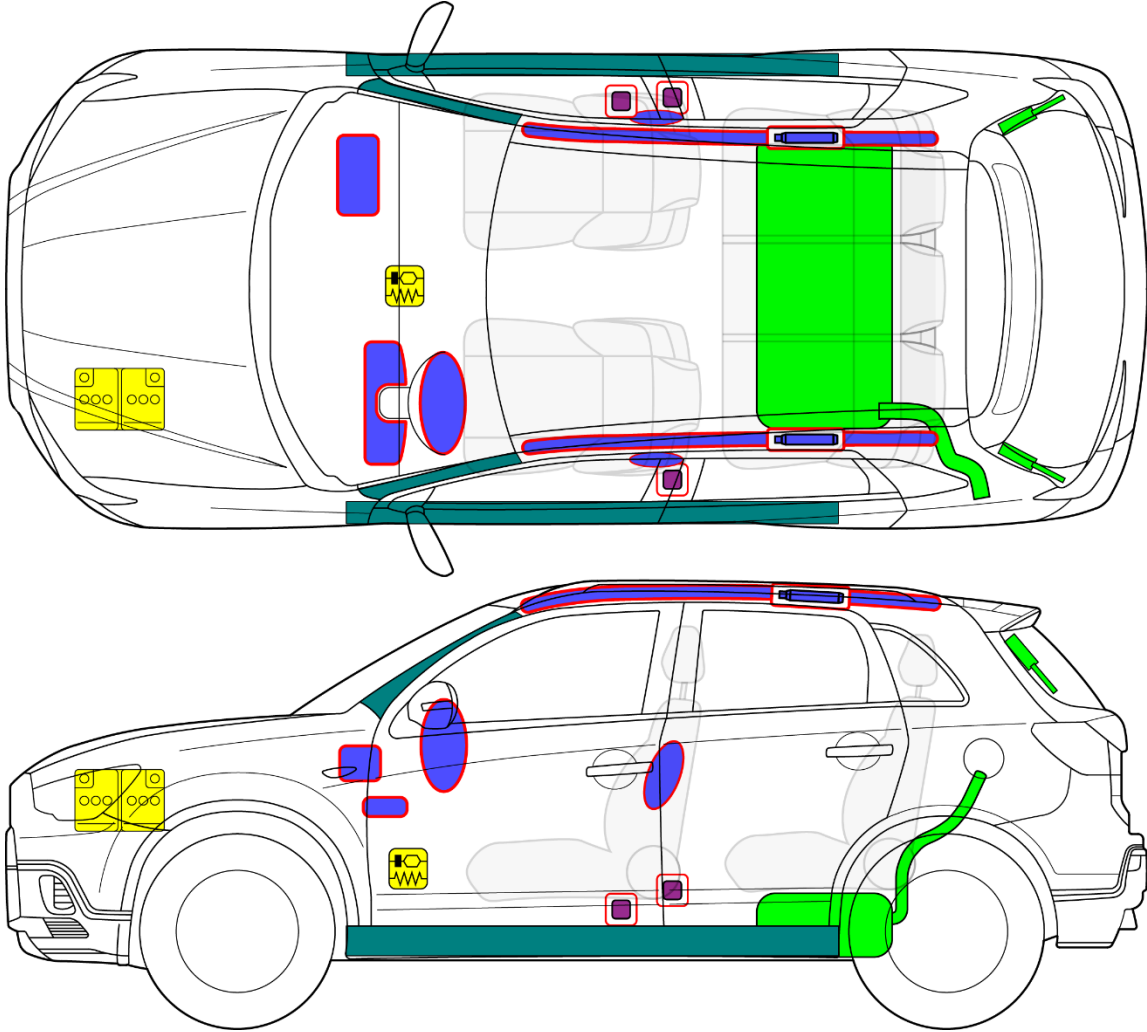

ASX
 Body type: Station wagon
 Type: GA1W, GA7W, GA8W
 Model year: 2010 – 2016

	Airbag		Stored gas inflator		Seat belt pretensioner		SRS control unit		Pedestrian protection active system
	Automatic rollover protection system		Gas strut / Preloaded Spring		High strength zone		Zone requiring special attention		
	Battery low voltage		Ultra capacitor, low voltage		Fuel tank		Gas tank		Safety valve
	High voltage battery pack		High voltage power cable / component		High voltage disconnect		Fuse box disabling high voltage system		Ultra capacitor, high voltage
					ID No.	Version No.	Version Date.	Page	
					GAW-ENRS-EN01	02	8/2020	1/1	