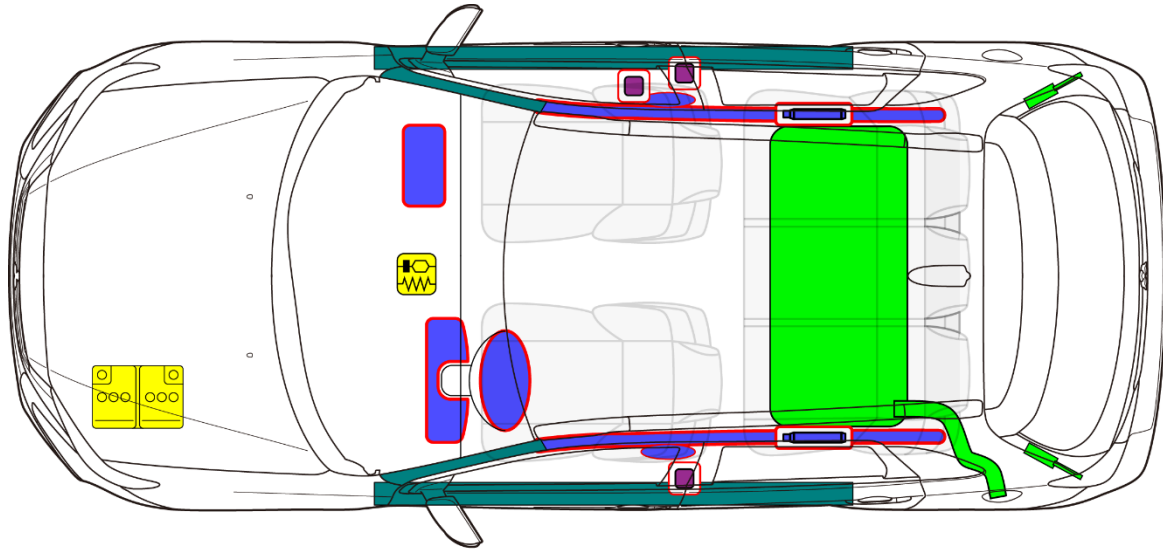

ASX

Body type: Station wagon
 Type: GA1W, GA7W, GA8W
 Model year: 2016 – 2019

	Airbag		Stored gas inflator		Seat belt pretensioner		SRS control unit		Pedestrian protection active system
	Automatic rollover protection system		Gas strut / Preloaded Spring		High strength zone		Zone requiring special attention		
	Battery low voltage		Ultra capacitor, low voltage		Fuel tank		Gas tank		Safety valve
	High voltage battery pack		High voltage power cable / component		High voltage disconnect		Fuse box disabling high voltage system		Ultra capacitor, high voltage
					ID No.	Version No.	Version Date.	Page	
					GAW-ENRS-EN02	02	8/2020	1/1	