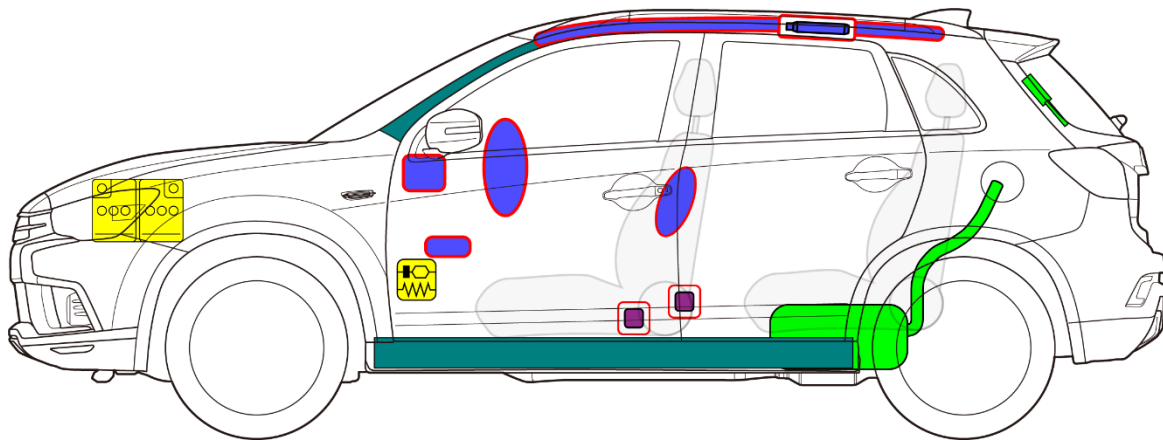

ASX

Body type: Station wagon
 Type: GA1W, GA7W, GA8W
 Model year: 2016 – 2019

	Airbag		Stored gas inflator		Seat belt pretensioner		SRS control unit		Pedestrian protection active system
	Automatic rollover protection system		Gas strut / Preloaded Spring		High strength zone		Zone requiring special attention		
	Battery low voltage		Ultra capacitor, low voltage		Fuel tank		Gas tank		Safety valve
	High voltage battery pack		High voltage power cable / component		High voltage disconnect		Fuse box disabling high voltage system		Ultra capacitor, high voltage
					ID No.	Version No.	Version Date.	Page	
					GAW-ENRS-EN02	02	8/2020	1/1	