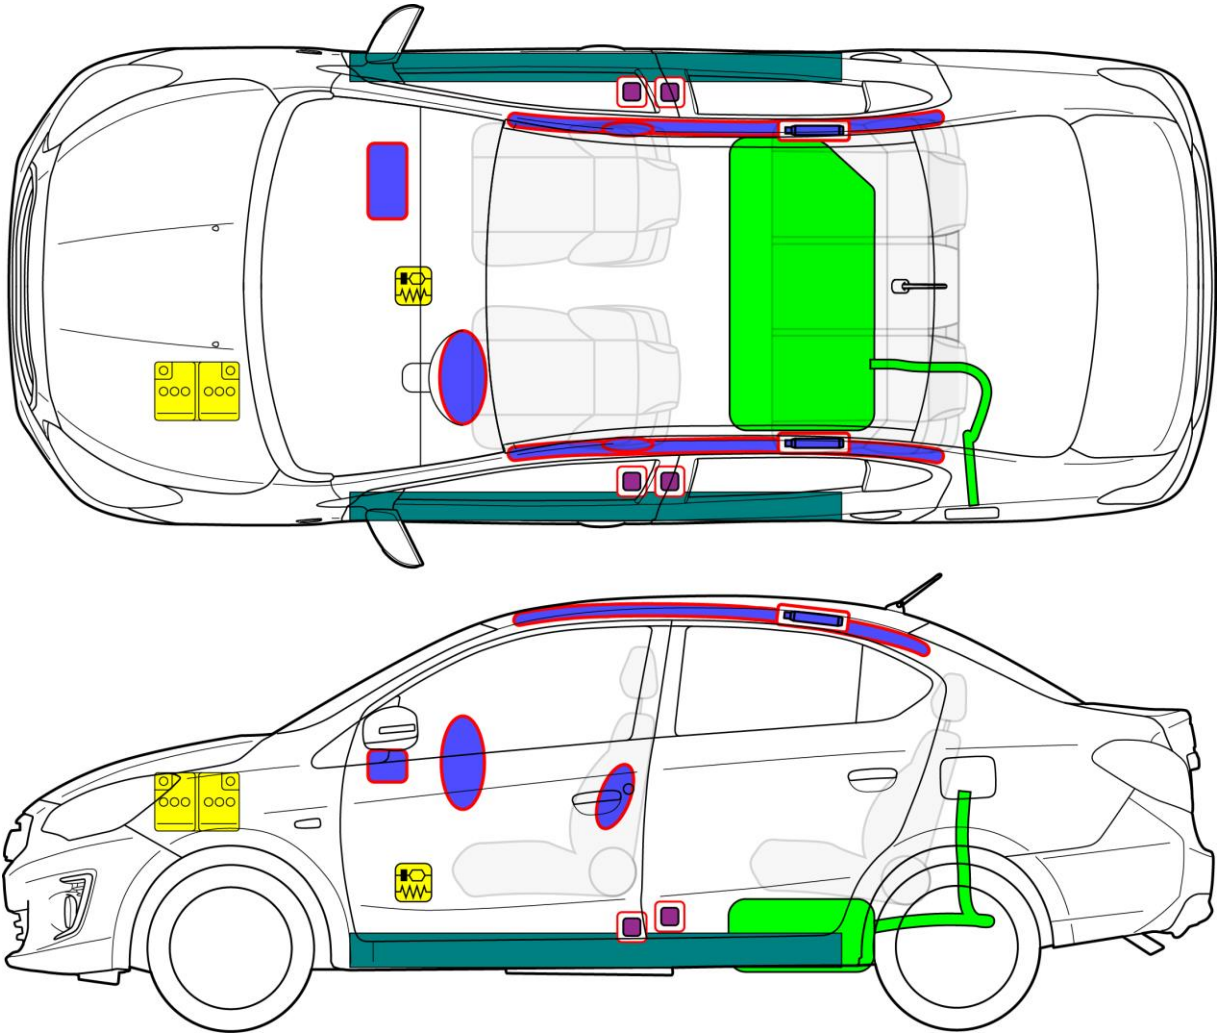

**ATTRAGE**  
 Body type: Sedan  
 Type: A13A Model year: 2013 – 2019

	Airbag		Stored gas inflator		Seat belt pretensioner		SRS control unit		Pedestrian protection active system
	Automatic rollover protection system		Gas strut / Preloaded spring		High strength zone		Zone requiring special attention		
	Battery low voltage		Ultra capacitor, low voltage		Fuel tank		Gas tank		Safety valve
	High voltage battery pack		High voltage power cable / component		High voltage disconnect		Fuse box disabling high voltage system		Ultra capacitor, high voltage
				ID No.	Version No.	Version Date.	Page		
				A1A-ENRS-EN01	02	8/2020	1/1		