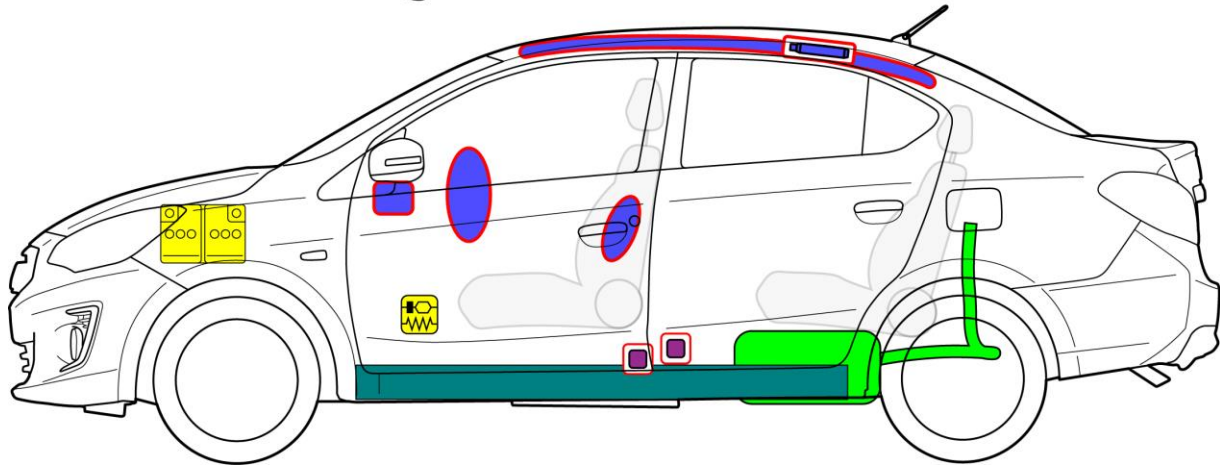

**ATTRAGE**  
 Body type: Sedan  
 Type: A13A Model year: 2019 – 2020

	Airbag		Stored gas inflator		Seat belt pretensioner		SRS control unit		Pedestrian protection active system
	Automatic rollover protection system		Gas strut / Preloaded spring		High strength zone		Zone requiring special attention		
	Battery low voltage		Ultra capacitor, low voltage		Fuel tank		Gas tank		Safety valve
	High voltage battery pack		High voltage power cable / component		High voltage disconnect		Fuse box disabling high voltage system		Ultra capacitor, high voltage
				ID No.	Version No.	Version Date.	Page		
				A1A-ENRS-EN02	02	8/2020	1/1		