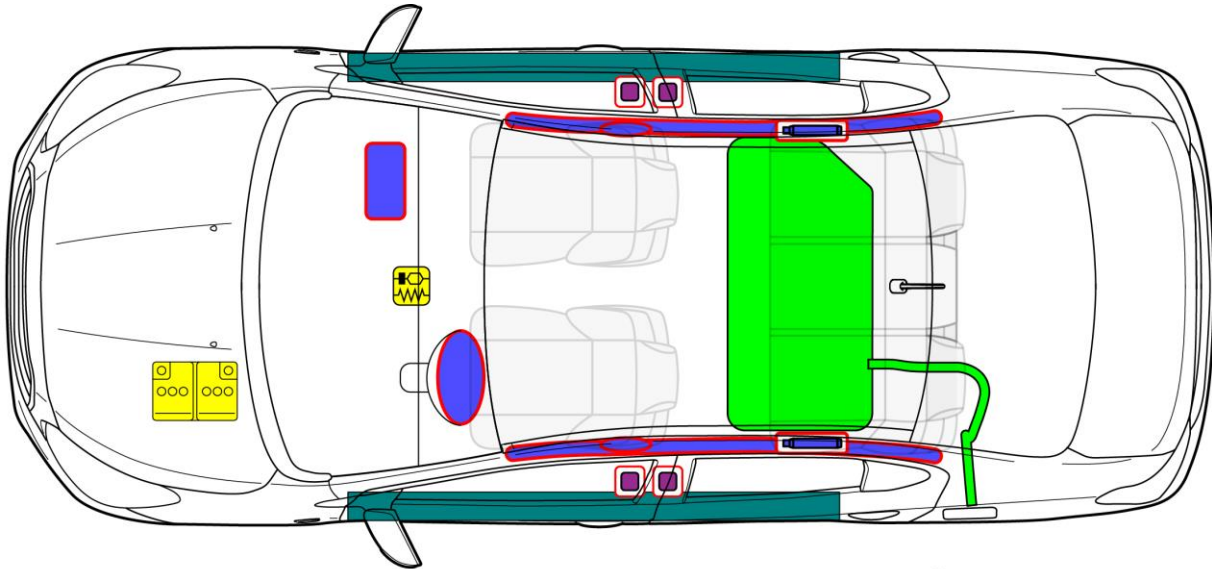

**ATTRAGE**  
 Body type: Sedan  
 Type: A13A Model year: 2019 – 2020

	Airbag		Stored gas inflator		Seat belt pretensioner		SRS control unit		Pedestrian protection active system
	Automatic rollover protection system		Gas strut / Preloaded spring		High strength zone		Zone requiring special attention		
	Battery low voltage		Ultra capacitor, low voltage		Fuel tank		Gas tank		Safety valve
	High voltage battery pack		High voltage power cable / component		High voltage disconnect		Fuse box disabling high voltage system		Ultra capacitor, high voltage
				ID No.	Version No.	Version Date.	Page		
				A1A-ENRS-EN02	02	8/2020	1/1		