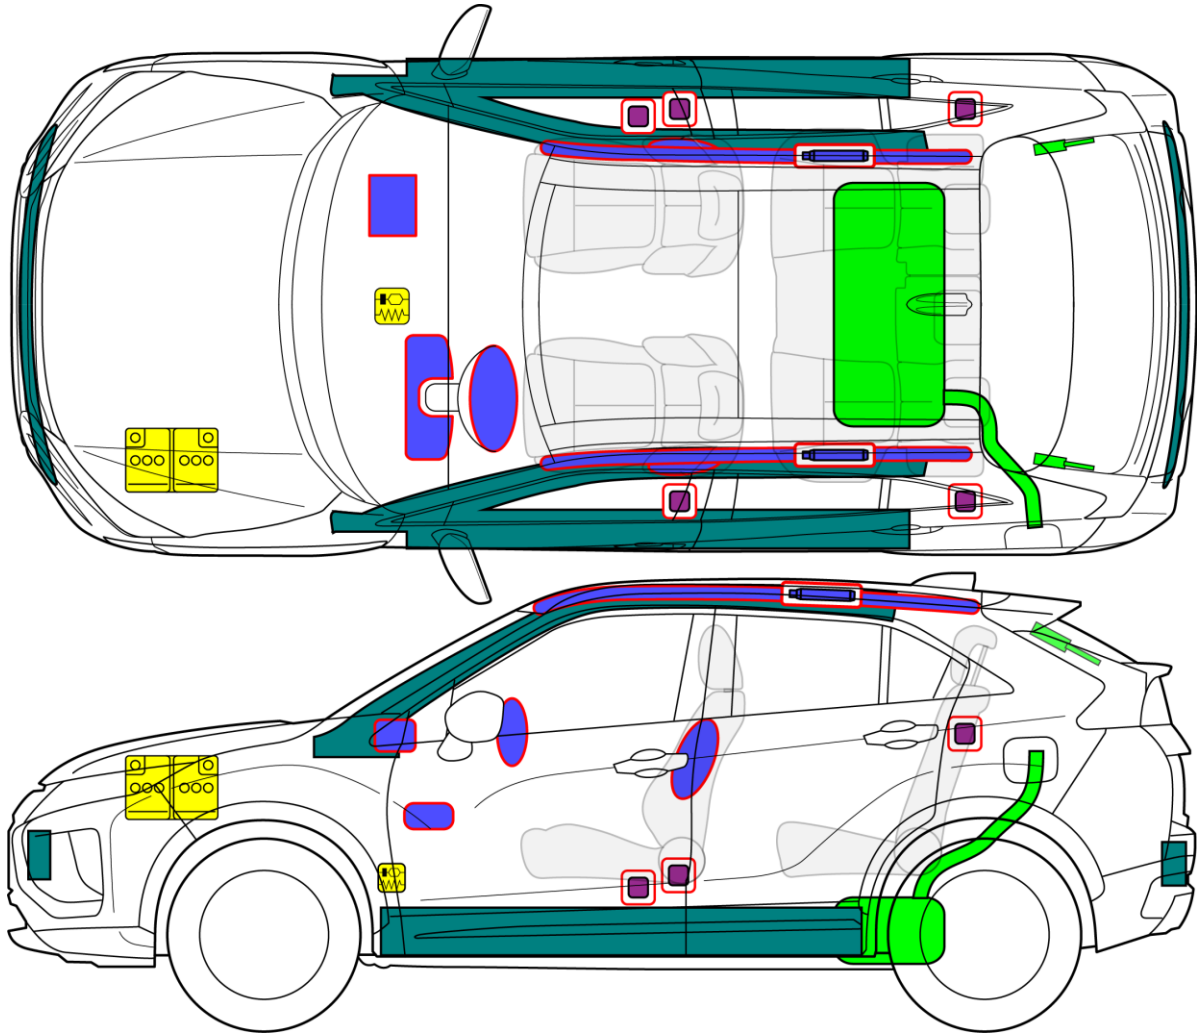

# ECLIPSE CROSS

Body type: Station wagon  
 Type: GK1W, GK9W Model year: 2017 – 2020

	Airbag		Stored gas inflator		Seat belt pretensioner		SRS control unit		Pedestrian protection active system
	Automatic rollover protection system		Gas strut / Preloaded spring		High strength zone		Zone requiring special attention		
	Battery low voltage		Ultra capacitor, low voltage		Fuel tank		Gas tank		Safety valve
	High voltage battery pack		High voltage power cable / component		High voltage disconnect		Fuse box disabling high voltage system		Ultra capacitor, high voltage