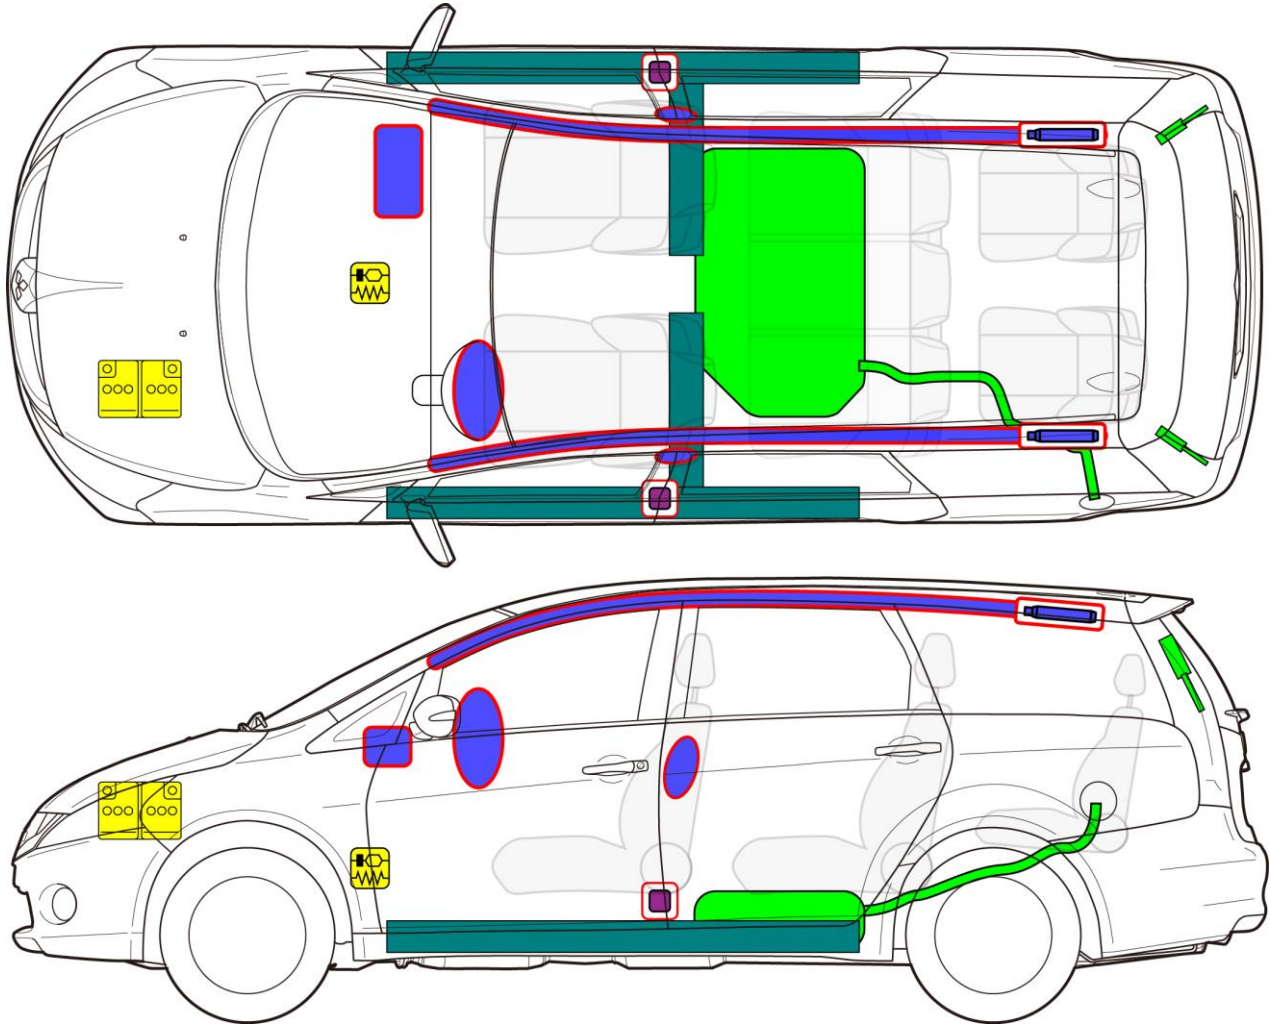

GRANDIS

Body type: Station wagon
 Type: NA4W, NA8W Model year: 2004 – 2010

	Airbag		Stored gas inflator		Seat belt pretensioner		SRS control unit		Pedestrian protection active system
	Automatic rollover protection system		Gas strut / Preloaded spring		High strength zone		Zone requiring special attention		
	Battery low voltage		Ultra capacitor, low voltage		Fuel tank		Gas tank		Safety valve
	High voltage battery pack		High voltage power cable / component		High voltage disconnect		Fuse box disabling high voltage system		Ultra capacitor, high voltage
					ID No.	Version No.	Version Date.	Page	
					NAW-ENRS-EN01	02	8/2020	1/1	