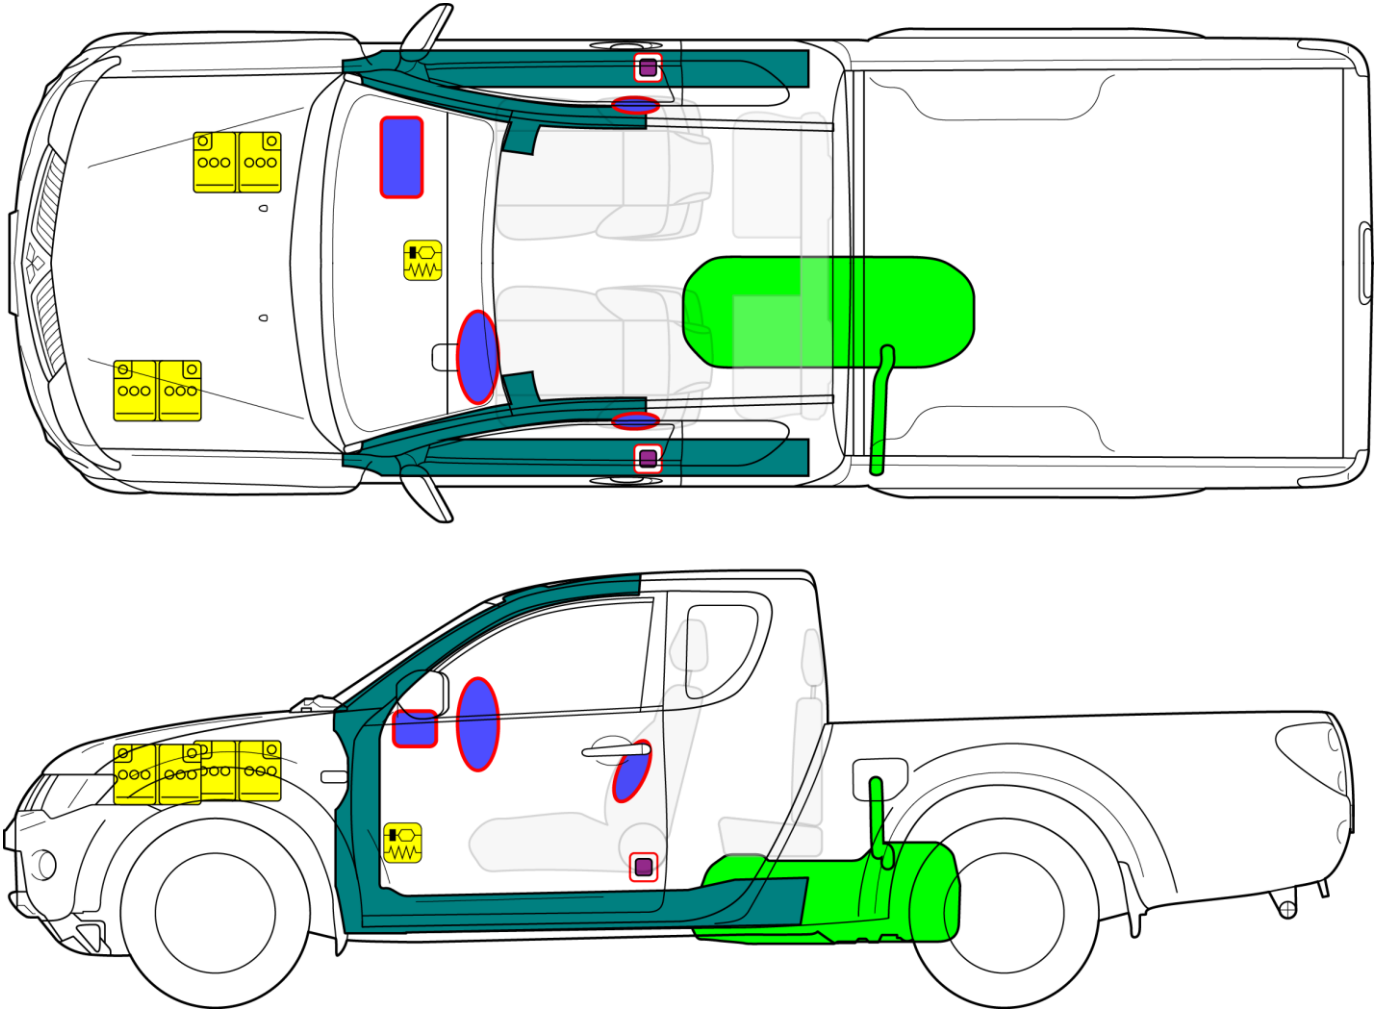

**L200 Club Cab**  
 Body type: Truck  
 Type: KB4T Model year: 2006 – 2014

	Airbag		Stored gas inflator		Seat belt pretensioner		SRS control unit		Pedestrian protection active system
	Automatic rollover protection system		Gas strut / Preloaded spring		High strength zone		Zone requiring special attention		
	Battery low voltage		Ultra capacitor, low voltage		Fuel tank		Gas tank		Safety valve
	High voltage battery pack		High voltage power cable / component		High voltage disconnect		Fuse box disabling high voltage system		Ultra capacitor, high voltage
				ID No.	Version No.	Version Date.	Page		
				KBTC-ENRS-EN01	02	8/2020	1/1		