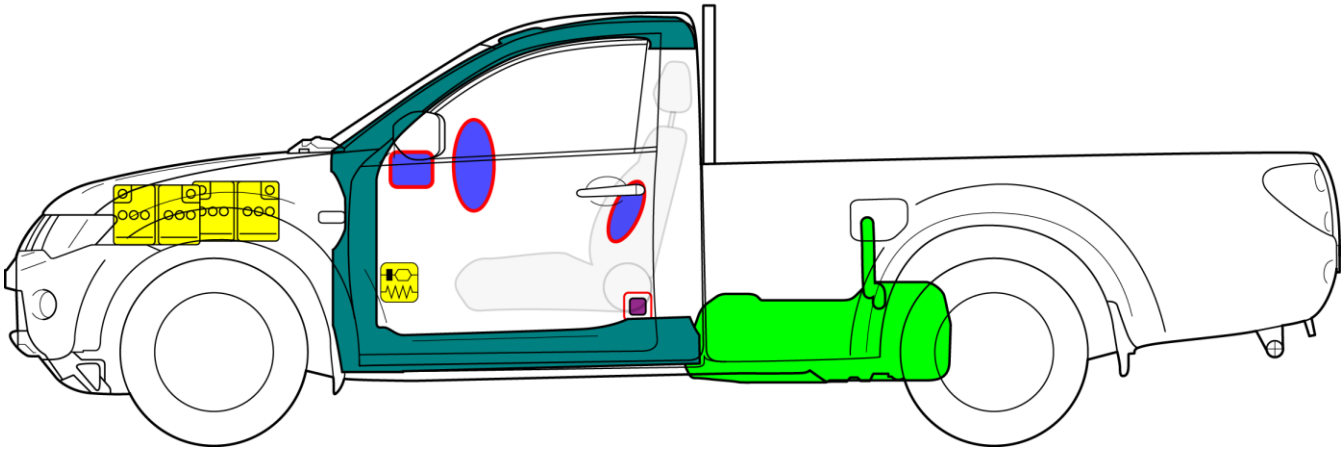

# L200 Single Cab

Body type: Truck  
Type: KA4T, KB4T Model year: 2006 – 2014

	Airbag		Stored gas inflator		Seat belt pretensioner		SRS control unit		Pedestrian protection active system
	Automatic rollover protection system		Gas strut / Preloaded spring		High strength zone		Zone requiring special attention		
	Battery low voltage		Ultra capacitor, low voltage		Fuel tank		Gas tank		Safety valve
	High voltage battery pack		High voltage power cable / component		High voltage disconnect		Fuse box disabling high voltage system		Ultra capacitor, high voltage