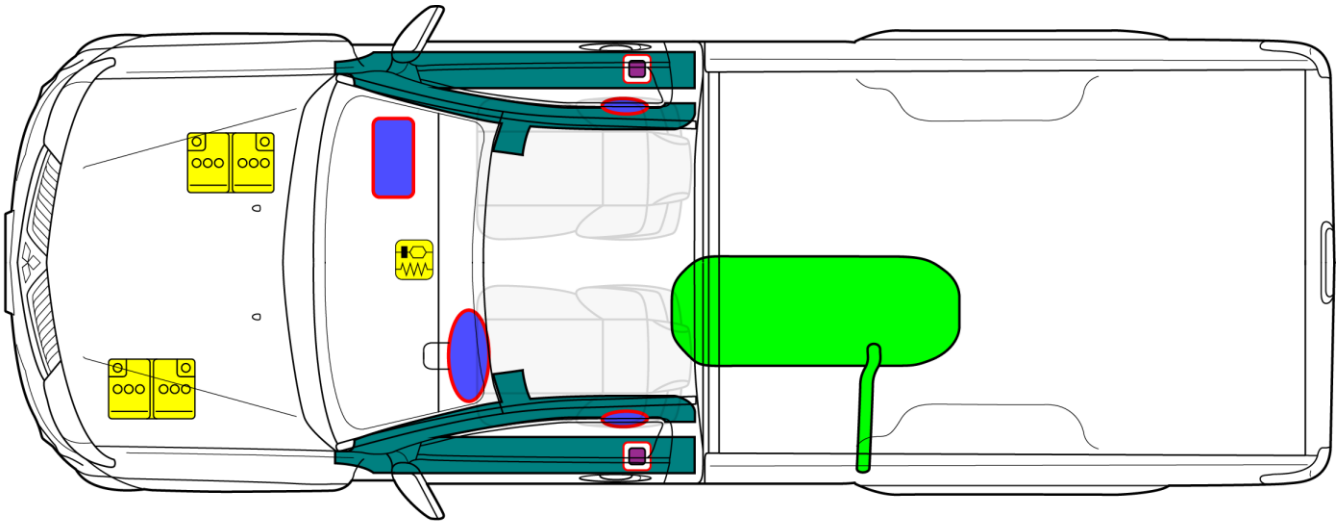

# L200 Single Cab

Body type: Truck  
Type: KA4T, KB4T Model year: 2006 – 2014

	Airbag		Stored gas inflator		Seat belt pretensioner		SRS control unit		Pedestrian protection active system
	Automatic rollover protection system		Gas strut / Preloaded spring		High strength zone		Zone requiring special attention		
	Battery low voltage		Ultra capacitor, low voltage		Fuel tank		Gas tank		Safety valve
	High voltage battery pack		High voltage power cable / component		High voltage disconnect		Fuse box disabling high voltage system		Ultra capacitor, high voltage