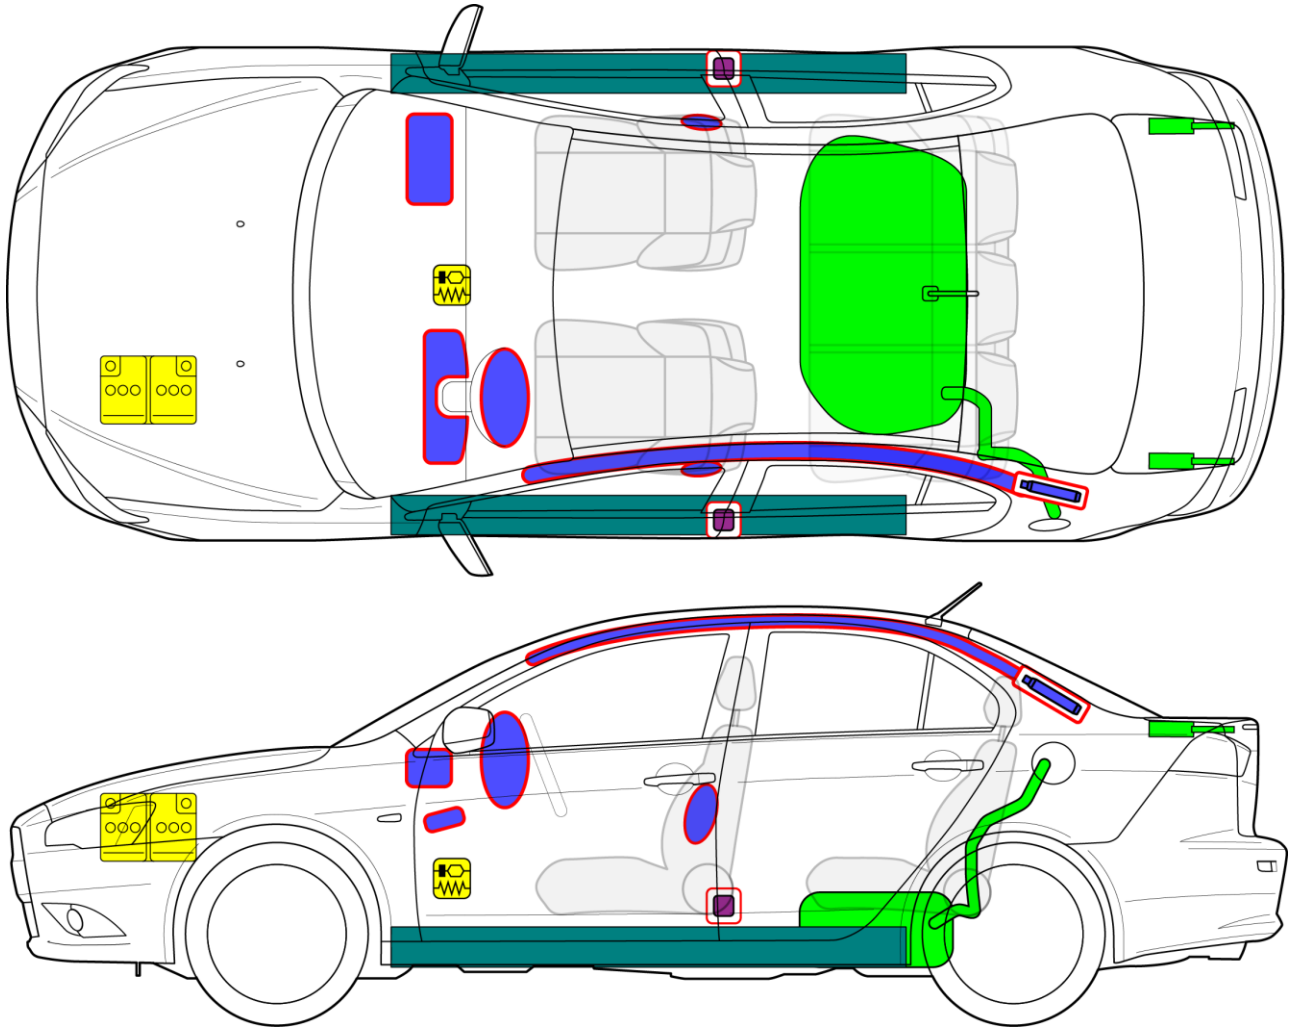

**LANCER / LANCER SPORTLIMOUSINE**  
 Body type: Sedan  
 Type: CY1A, CY2A, CY3A, CY4A, CY6A, CY8A, CY9A  
 Model year: 2007 – 2010

	Airbag		Stored gas inflator		Seat belt pretensioner		SRS control unit		Pedestrian protection active system
	Automatic rollover protection system		Gas strut / Preloaded spring		High strength zone		Zone requiring special attention		
	Battery low voltage		Ultra capacitor, low voltage		Fuel tank		Gas tank		Safety valve
	High voltage battery pack		High voltage power cable / component		High voltage disconnect		Fuse box disabling high voltage system		Ultra capacitor, high voltage
				ID No.	Version No.	Version Date.	Page		
				CYA-ENRS-EN01	02	8/2020	1/1		