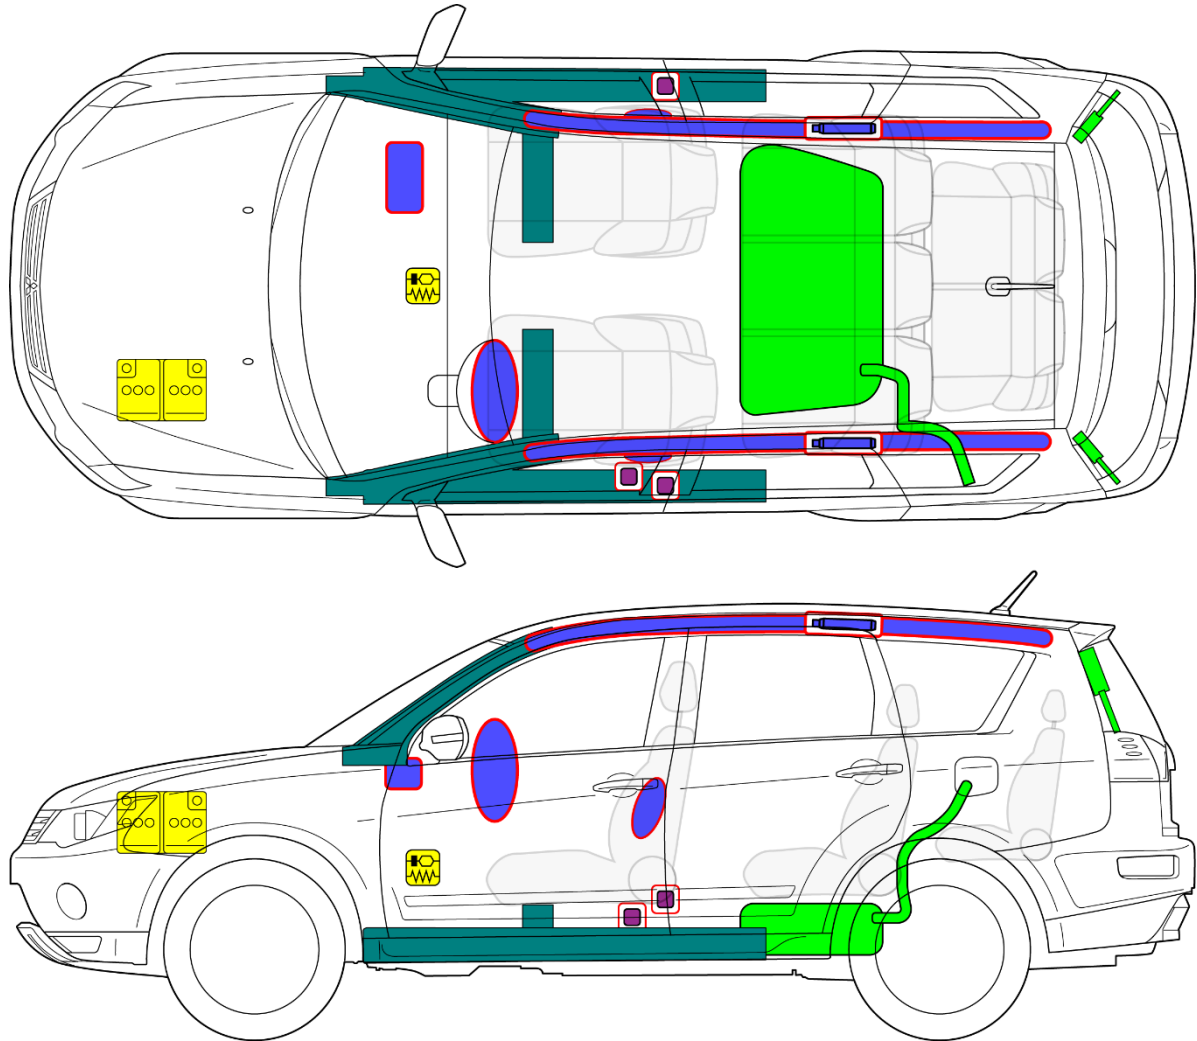

OUTLANDER

Body type: Station wagon
 Type: CW1W, CW4W, CW5W, CW6W, CW7W, CW8W
 Model year: 2007 – 2012

	Airbag		Stored gas inflator		Seat belt pretensioner		SRS control unit		Pedestrian protection active system
	Automatic rollover protection system		Gas strut / Preloaded spring		High strength zone		Zone requiring special attention		
	Battery low voltage		Ultra capacitor, low voltage		Fuel tank		Gas tank		Safety valve
	High voltage battery pack		High voltage power cable / component		High voltage disconnect		Fuse box disabling high voltage system		Ultra capacitor, high voltage
					ID No.	Version No.	Version Date.	Page	
					CWW-ENRS-EN01	02	8/2020	1/1	