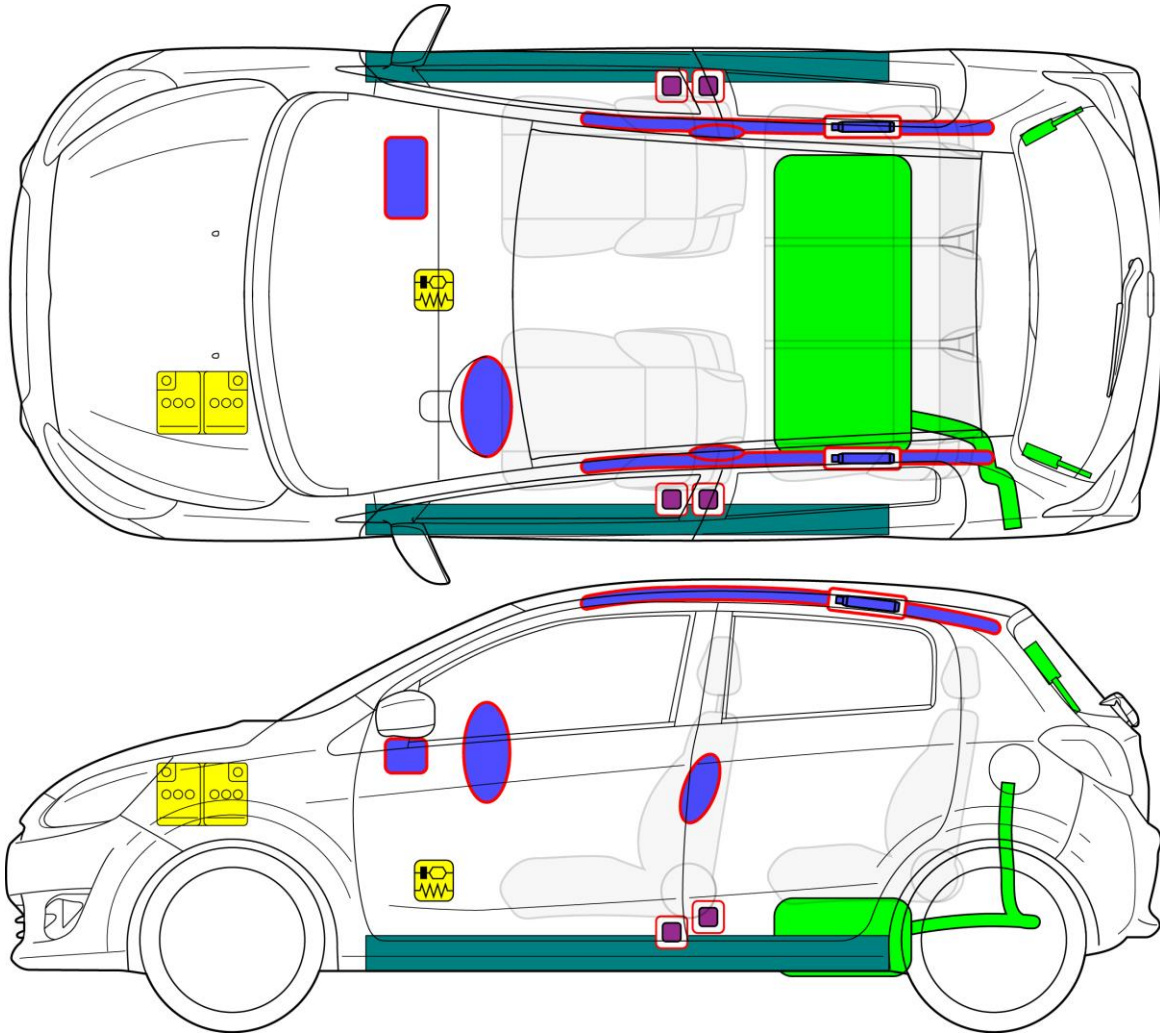

SPACE STAR / MIRAGE

Body type: Hatchback

Type: A03A, A05A Model year: 2013 – 2015

	Airbag		Stored gas inflator		Seat belt pretensioner		SRS control unit		Pedestrian protection active system
	Automatic rollover protection system		Gas strut / Preloaded spring		High strength zone		Zone requiring special attention		
	Battery low voltage		Ultra capacitor, low voltage		Fuel tank		Gas tank		Safety valve
	High voltage battery pack		High voltage power cable / component		High voltage disconnect		Fuse box disabling high voltage system		Ultra capacitor, high voltage
					ID No.	Version No.	Version Date.	Page	
					A0A-ENRS-EN01	02	8/2020	1/1	