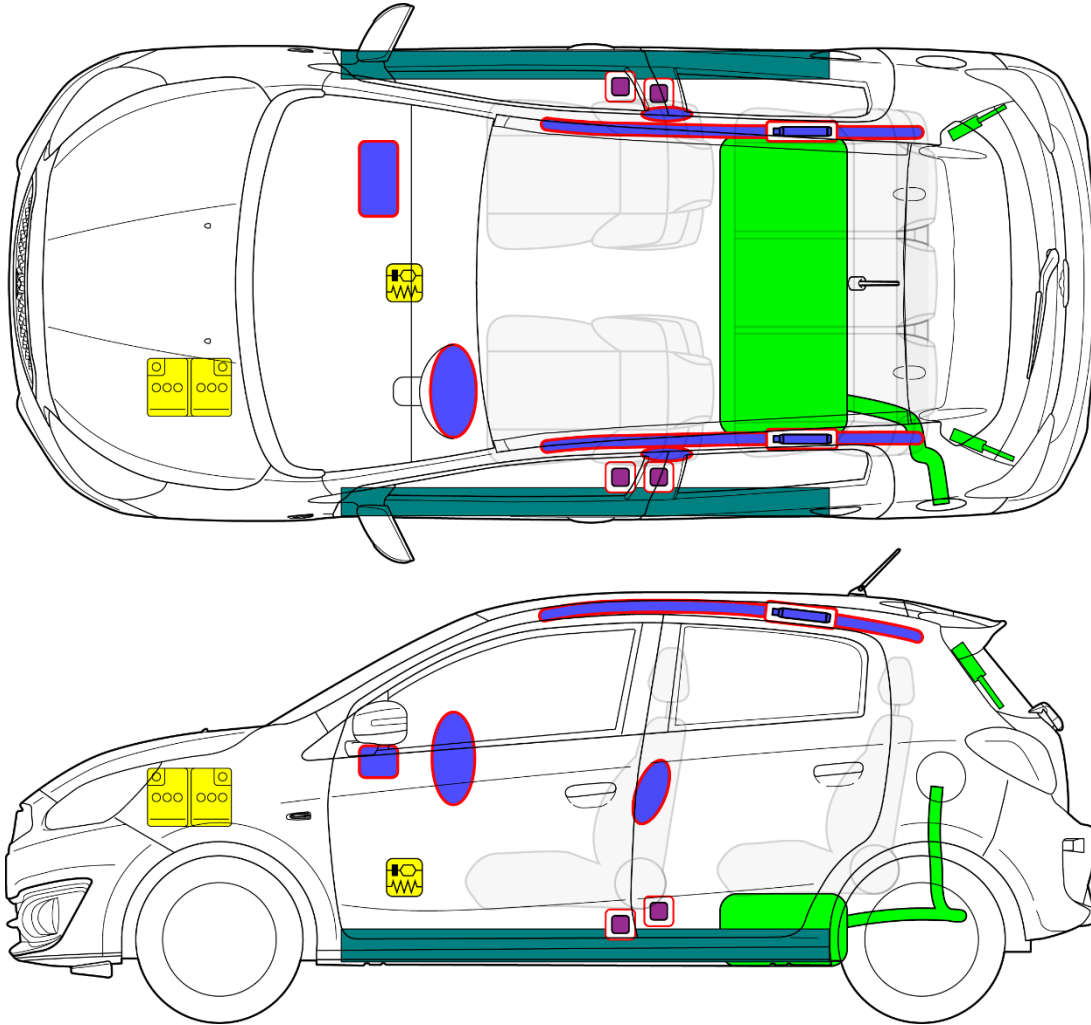

# SPACE STAR / MIRAGE

Body type: Hatchback

Type: A03A, A05A Model year: 2015 – 2019

	Airbag		Stored gas inflator		Seat belt pretensioner		SRS control unit		Pedestrian protection active system
	Automatic rollover protection system		Gas strut / Preloaded spring		High strength zone		Zone requiring special attention		
	Battery low voltage		Ultra capacitor, low voltage		Fuel tank		Gas tank		Safety valve
	High voltage battery pack		High voltage power cable / component		High voltage disconnect		Fuse box disabling high voltage system		Ultra capacitor, high voltage